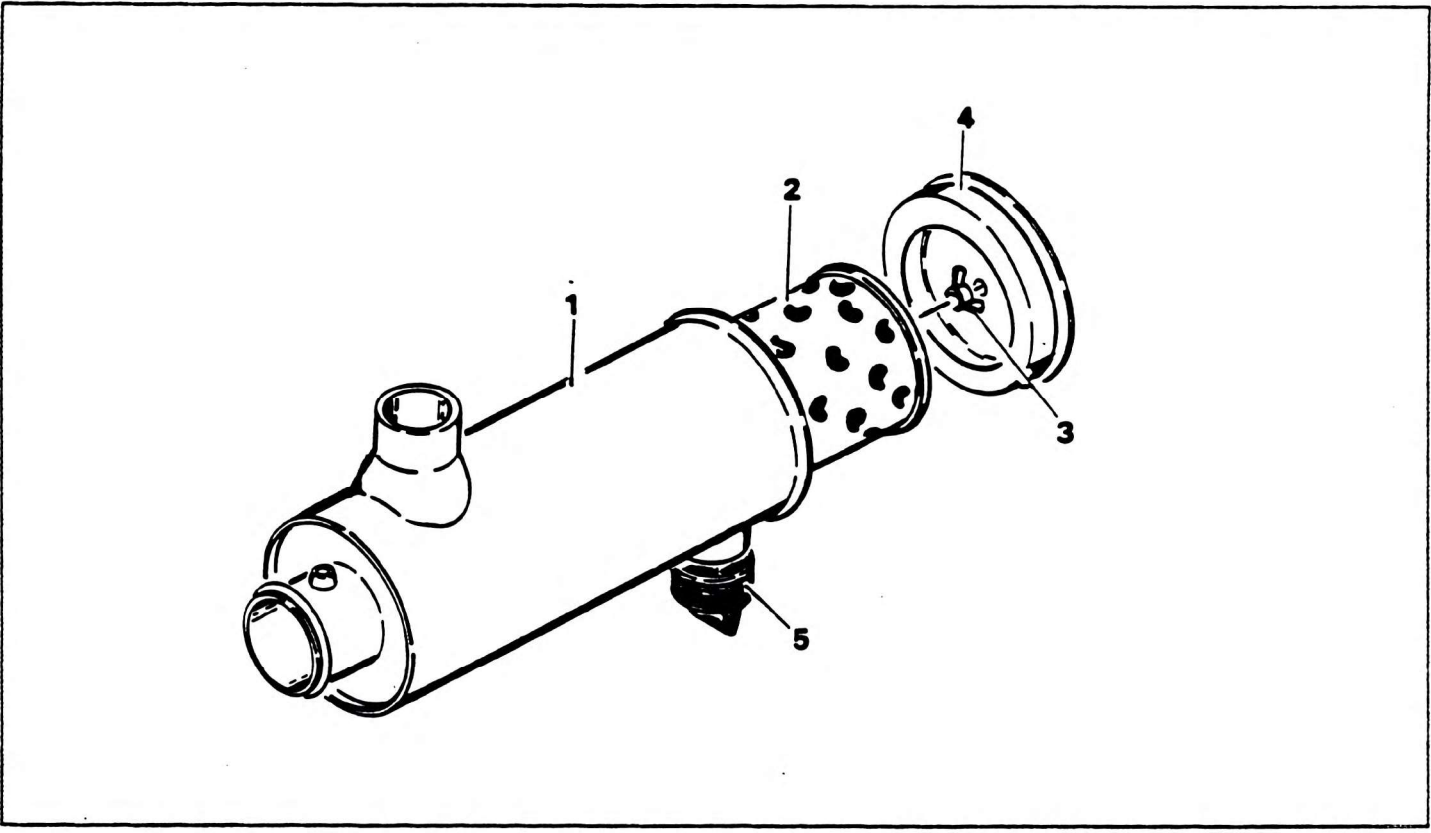

AIR CLEANER ASSEMBLY

GROVE

NO.	PART NO.	QTY	DESCRIPTION	NO.	PART NO.	QTY	DESCRIPTION
	7-304-000099		COMPLETE ASSY				
1	NOT SERVICED	1	BODY				
2	9-437-100309	1	ELEMENT				
3	9-304-100086	1	NUT				
4	9-304-100103	1	COVER				
5	9-304-100075	1	VALVE ASSY				